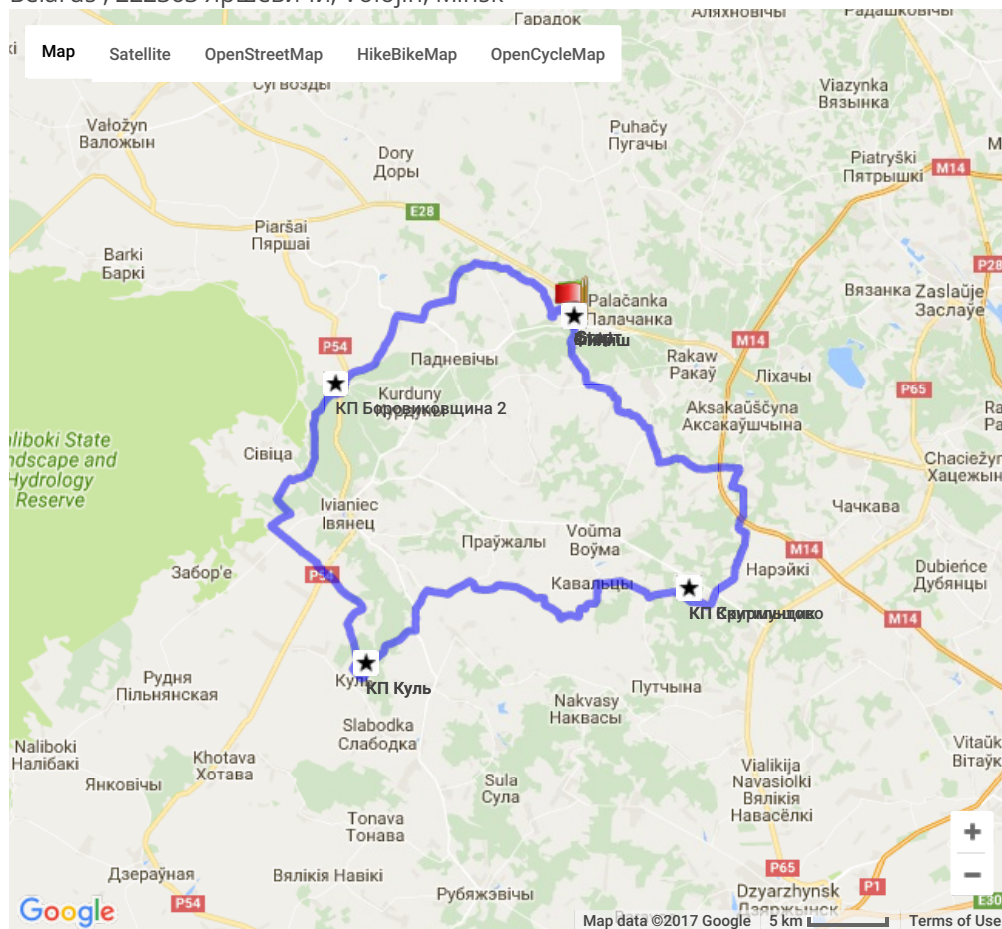

Event Налибоки-2017, дистанция 100 км (6ер) of Alexander_Naumov - 61.81 miles - round trip

Belarus , 222363 Яршевичи, Volojin, Minsk

Altitude range

515 feet (Altitude from 591 feet to 1,106 feet)
Total climb: 2,976 feet, Total descent: 2,966 feet