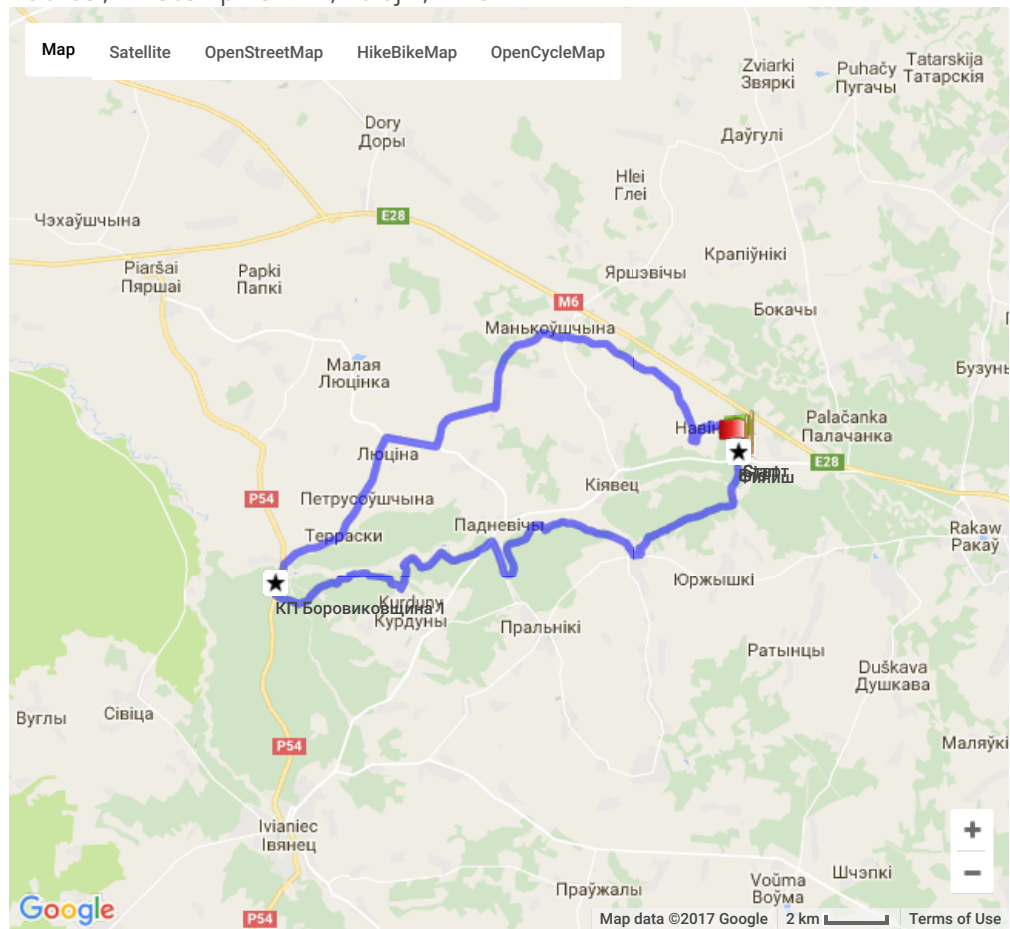

Event Налибоки-2017, дистанция 23км (бер) of Alexander_Naumov - 14.40 miles - round trip

Belarus , 222363 Яршевичи, Volojin, Minsk

Altitude range

128 feet (Altitude from 604 feet to 732 feet)

Total climb: 571 feet, Total descent: 558 feet

Starting Coordinates

Ending Coordinates

Latitude: N 53°59.256' / N 53°59'15.405" / N +53.9876126
 Latitude: N 53°59.187' / N 53°59'11.265" / N +53.9864626
 Longitude: E 26°56.615' / E 26°56'36.943" / E +26.9435955
 Longitude: E 26°56.495' / E 26°56'29.753" / E +26.9415982

Event Налибоки-2017, дистанция 42км (6ер) of Alexander_Naumov - 25.90 miles - round trip

Belarus , 222363 Яршевичи, Volojin, Minsk

Altitude range

151 feet (Altitude from 577 feet to 728 feet)
 Total climb: 1,093 feet, Total descent: 1,079 feet

Starting Coordinates

Ending Coordinates

Latitude: N 53°59.239' / N 53°59'14.359" / N +53.9873220
 Latitude: N 53°59.159' / N 53°59'09.556" / N +53.9859880
 Longitude: E 26°56.594' / E 26°56'35.664" / E +26.9432400
 Longitude: E 26°56.476' / E 26°56'28.582" / E +26.9412730