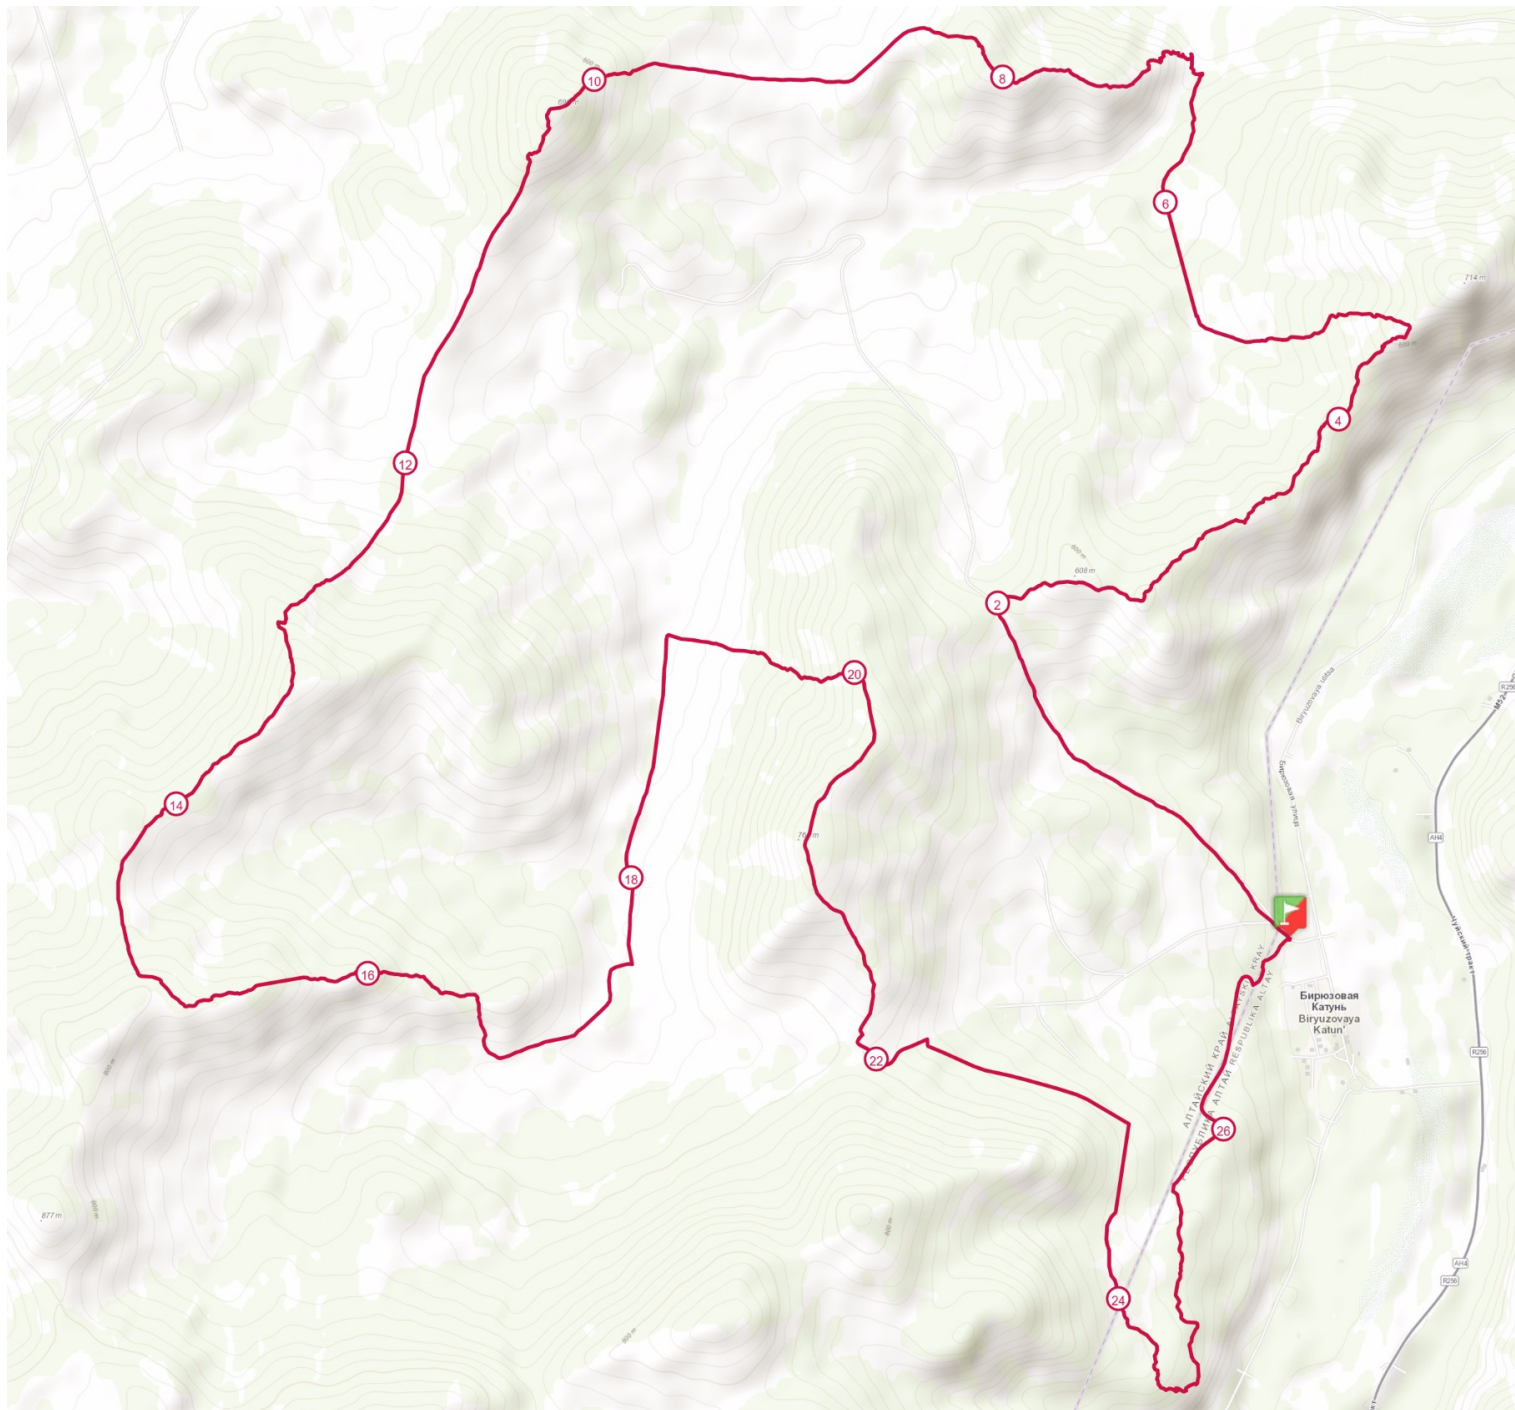

Get this track on your mobile with the app TrailConnect. To read more : <http://trailconnect.run>

<https://tracedetail.com>

 > 10%  > 20%  > 30%